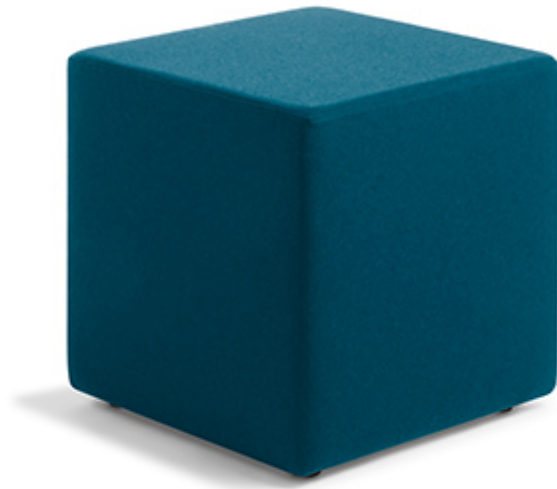

## Dice in Augustus Lagoon

Overall Height Seat Height Max Width  
455mm 455mm 450mm

Copyright ©2012 - 2019 Eden Office Phone 0800 600 330.