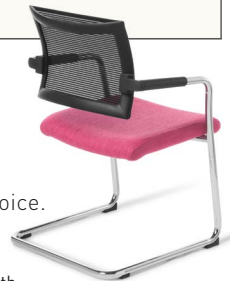

A meeting room classic in mesh.

# EDEN PROGRAM

FEATURES A SMART SUPPORTIVE BACKREST AND STURDY CANTILEVER FRAME.

**5YR**

WARRANTY:  
FOR NORMAL  
INDOOR USE

MADE IN CHINA  
TO NEW ZEALAND  
SPECIFICATIONS

**140KG**

RECOMMENDED  
MAXIMUM  
USER WEIGHT

GREENGUARD  
GOLD CERTIFIED\*

Available in: Standard black, or with seat upholstered in fabric of choice.